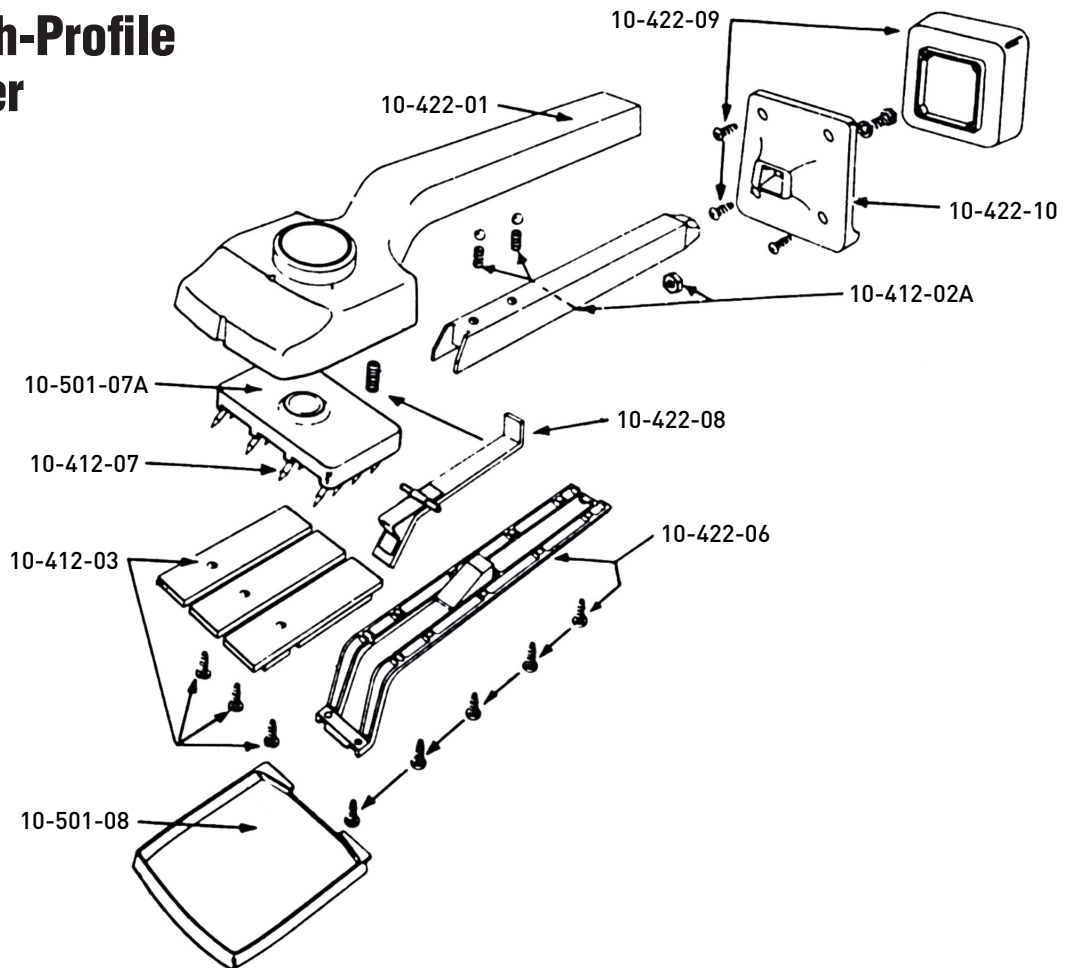

# 10-422BK

### REPLACEMENT PARTS LIST

Part #	Description
10-422-01	Main Body & Dial Assembly
10-412-02A	Extension Channel
10-412-03	Nap Grip Inserts (set of 3 with screws)
10-501-07A	Base Plate Assembly
10-501-08	Pin Cover
10-422-06	Bottom Plate (with 10 screws)

Part #	Description
10-412-07	Kicker Teeth
10-422-08	Trigger Assembly (with spring)
10-422-09	3 in. Bumper Assembly (with 4 screws)
10-412-09	2 in. Bumper Assembly (with 4 screws)
10-422-10	Bumper Body
10-412-12	Bumper Screws