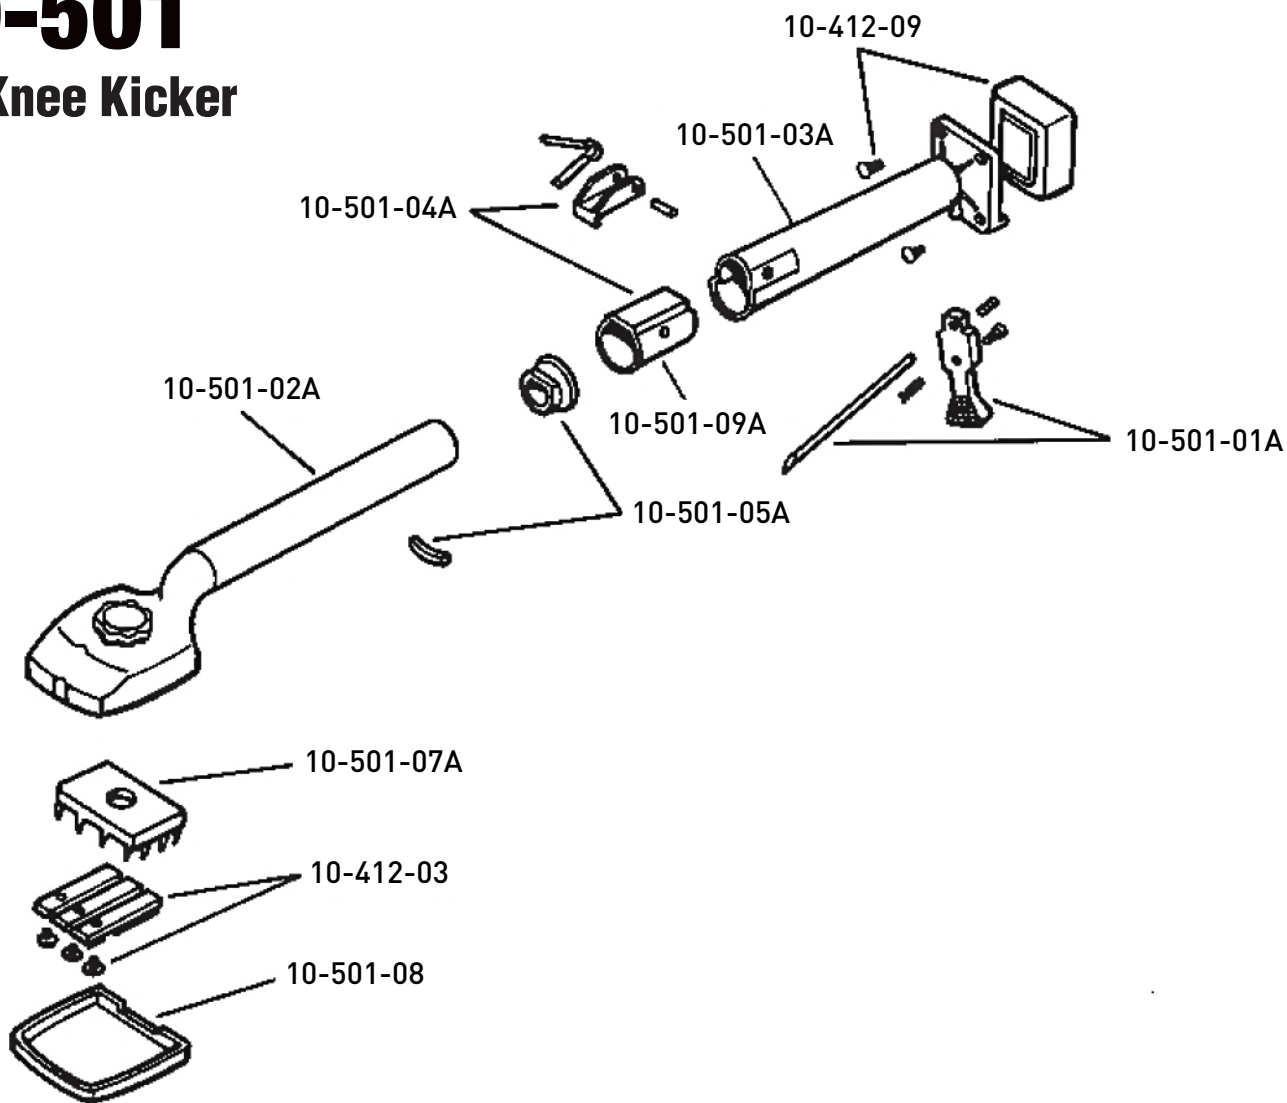

# 10-501

## GT Knee Kicker

### REPLACEMENT PARTS LIST

Part #	Description
10-412-03	Nap Grip Inserts (with 3 screws)
10-412-09	Bumper Body Assembly
10-412-11	Nap Grip Insert Screws
10-412-12	Bumper Screws
10-501-01A	Trigger Spring, Screw, Set Screw Rod
10-501-02A	Head and Tube Assembly

Part #	Description
10-501-03A	Bumper Body Assembly and Trigger
10-501-04A	Pawl, Spring, Screw, Set Screw Rod
10-501-05A	Collar and Retaining Key
10-501-07A	Base Plate Assembly
10-501-08	Pin Cover
10-501-09A	Anti-Rotation Ring