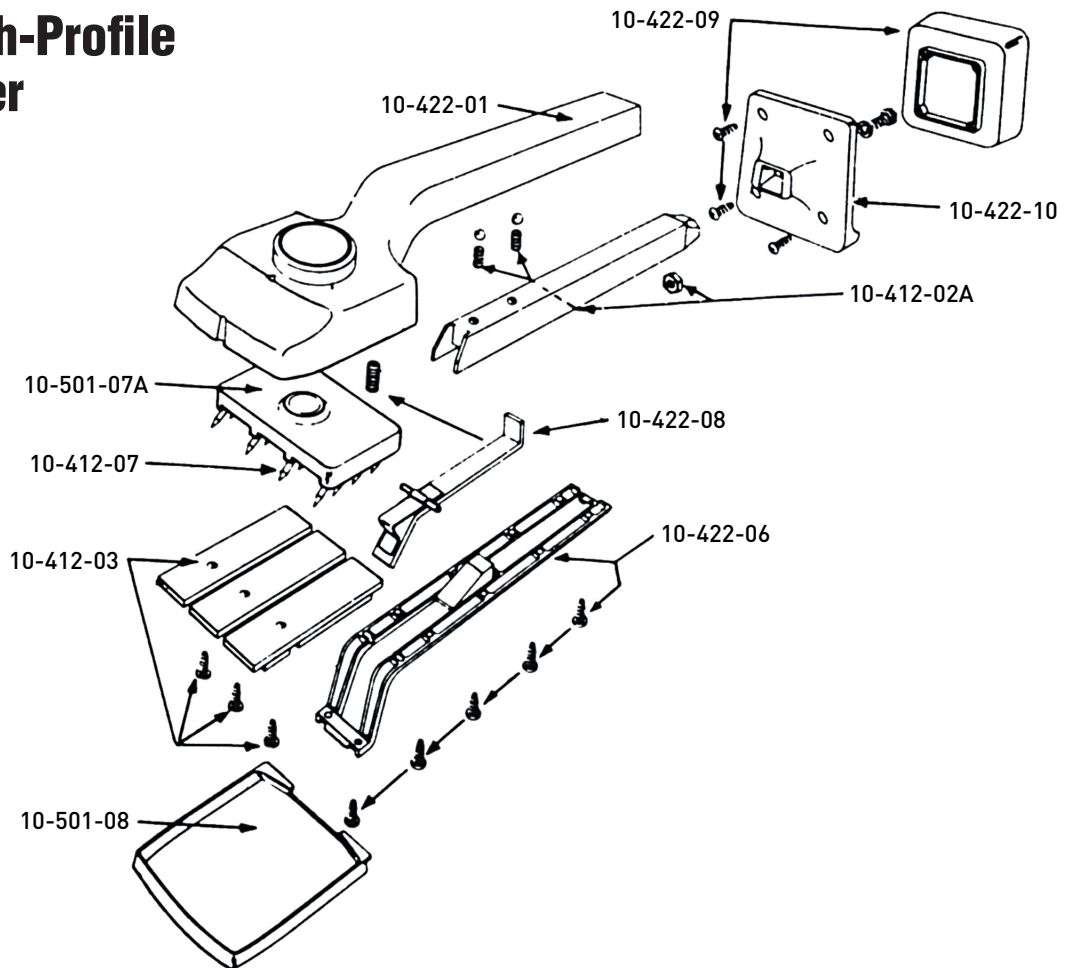

10-412-2

Deluxe Knee Kicker

REPLACEMENT PARTS LIST

Part #	Description
10-412-01A	Main Body & Dial Assembly
10-412-02A	Extension Channel
10-412-03	Nap Grip Inserts (set of 3 with screws)
10-412-04	Base Plate Assembly
10-412-05	Pin Cover
10-412-06A	Bottom Plate (with 10 screws)

Part #	Description
10-412-07	Kicker Teeth
10-412-08	Trigger Assembly (with spring)
10-412-09	Bumper Assembly (with 4 screws)
10-412-10	Bumper Body
10-422-09	3 in. Bumper Pad (with 4 screws)

10-422BK

Deluxe High-Profile Knee Kicker

REPLACEMENT PARTS LIST

Part #	Description
10-422-01	Main Body & Dial Assembly
10-412-02A	Extension Channel
10-412-03	Nap Grip Inserts (set of 3 with screws)
10-501-07A	Base Plate Assembly
10-501-08	Pin Cover
10-422-06	Bottom Plate (with 10 screws)

Part #	Description
10-412-07	Kicker Teeth
10-422-08	Trigger Assembly (with spring)
10-422-09	Bumper Assembly (with 4 screws)
10-422-10	Bumper Body
10-412-12	Bumper Screws