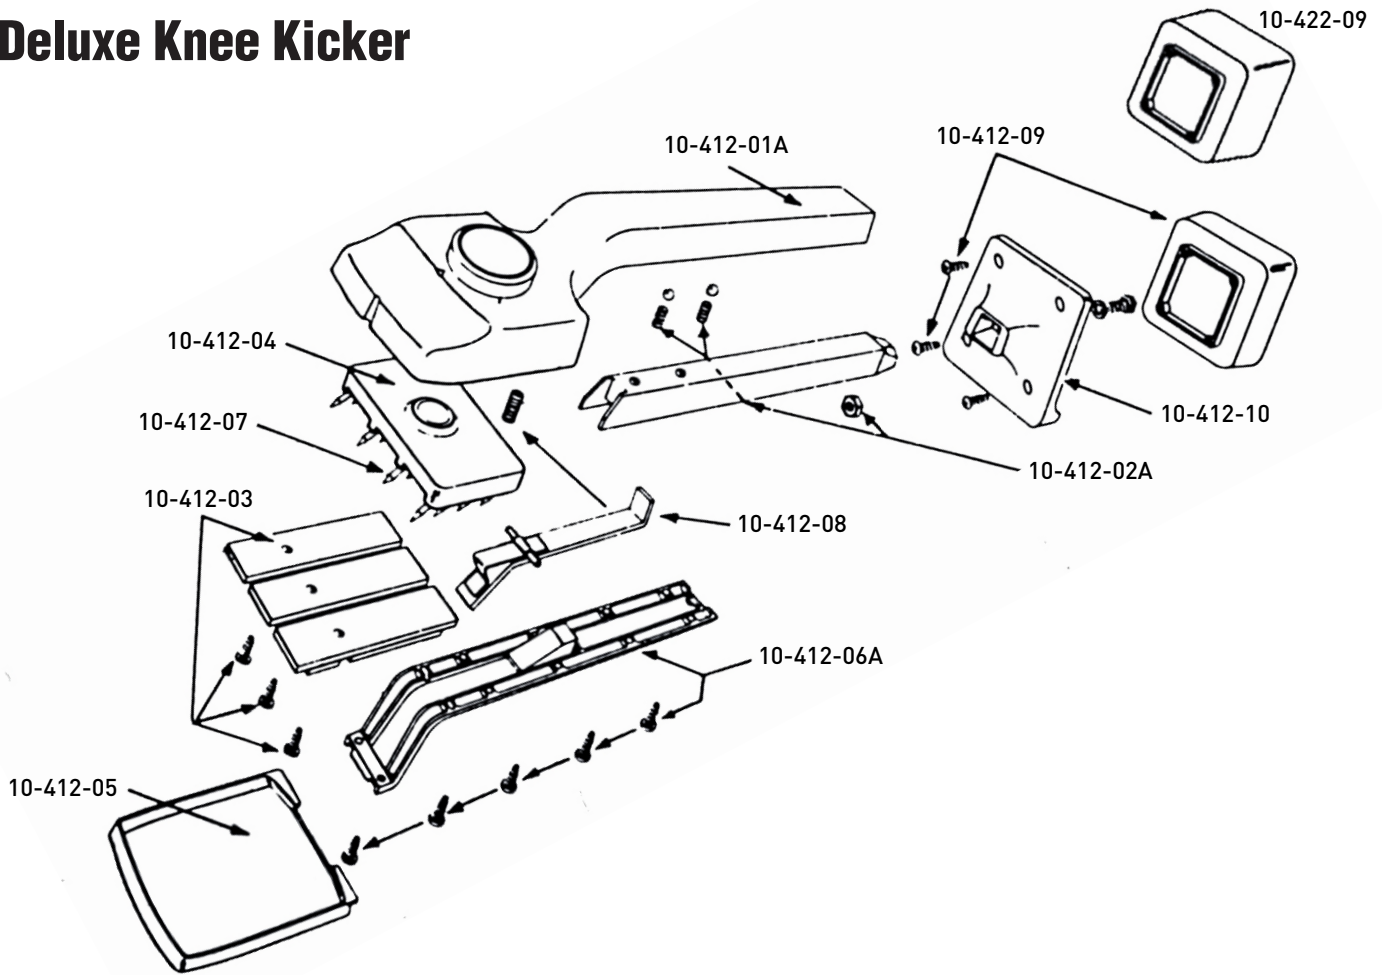

10-412-2

Deluxe Knee Kicker

REPLACEMENT PARTS LIST

Part #	Description
10-412-01A	Main Body & Dial Assembly
10-412-02A	Extension Channel
10-412-03	Nap Grip Inserts (set of 3 with screws)
10-412-04	Base Plate Assembly
10-412-05	Pin Cover
10-412-06A	Bottom Plate (with 10 screws)

Part #	Description
10-412-07	Kicker Teeth
10-412-08	Trigger Assembly (with spring)
10-412-09	Bumper Assembly (with 4 screws)
10-412-10	Bumper Body
10-422-09	3 in. Bumper Pad (with 4 screws)

10-422BK

Deluxe High-Profile Knee Kicker

REPLACEMENT PARTS LIST

Part #	Description
10-422-01	Main Body & Dial Assembly
10-412-02A	Extension Channel
10-412-03	Nap Grip Inserts (set of 3 with screws)
10-501-07A	Base Plate Assembly
10-501-08	Pin Cover
10-422-06	Bottom Plate (with 10 screws)

Part #	Description
10-412-07	Kicker Teeth
10-422-08	Trigger Assembly (with spring)
10-422-09	Bumper Assembly (with 4 screws)
10-422-10	Bumper Body
10-412-12	Bumper Screws