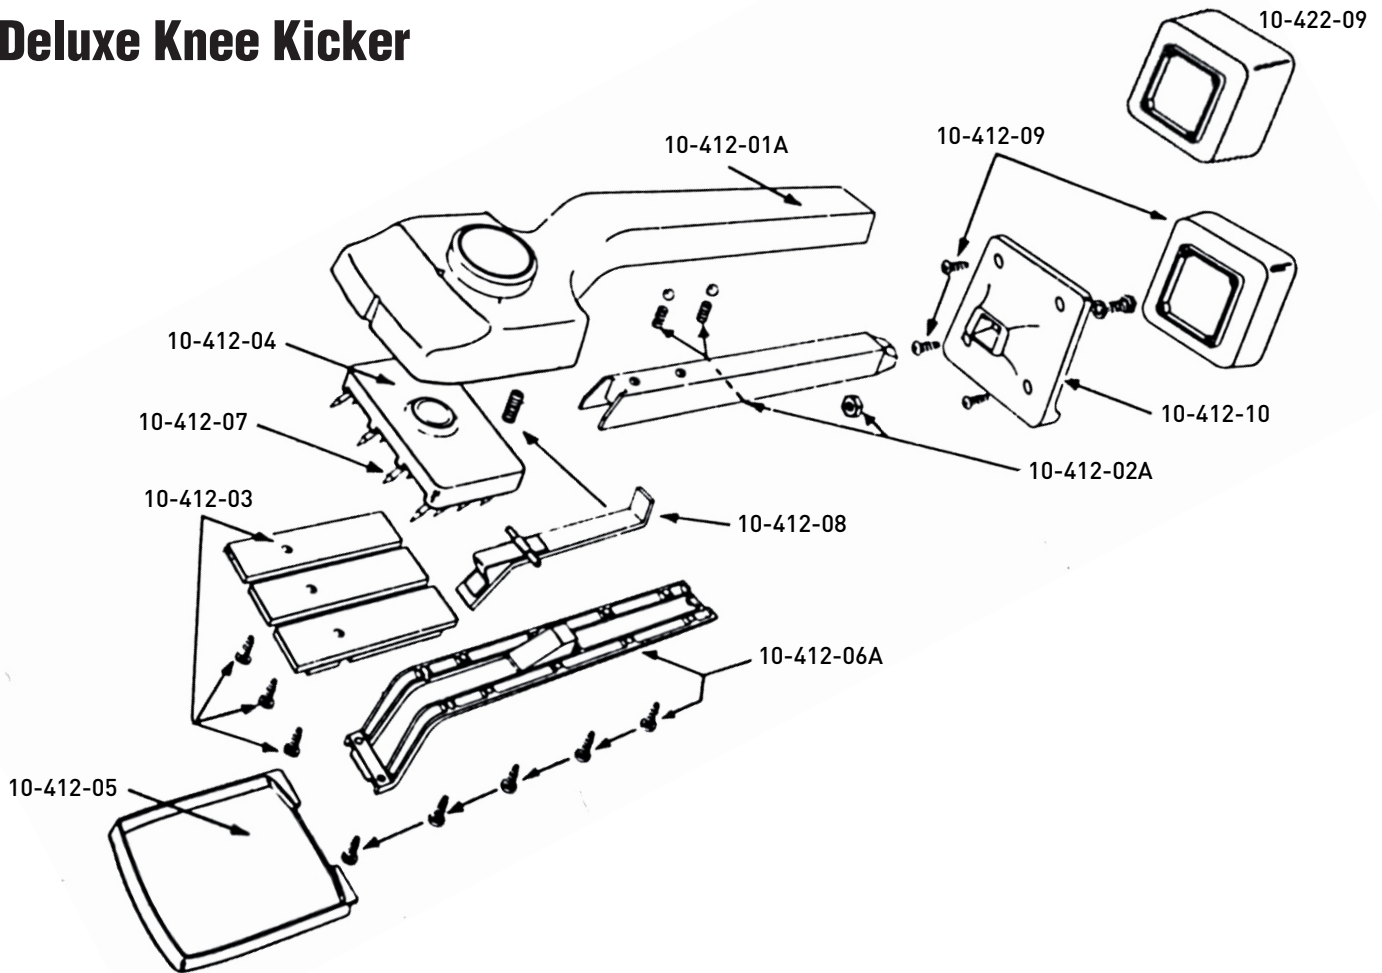

10-412-2

Deluxe Knee Kicker

REPLACEMENT PARTS LIST

Part #	Description
10-412-01A	Main Body & Dial Assembly
10-412-02A	Extension Channel
10-412-03	Nap Grip Inserts (set of 3 with screws)
10-412-04	Base Plate Assembly
10-412-05	Pin Cover
10-412-06A	Bottom Plate (with 10 screws)

Part #	Description
10-412-07	Kicker Teeth
10-412-08	Trigger Assembly (with spring)
10-412-09	Bumper Assembly (with 4 screws)
10-412-10	Bumper Body
10-422-09	3 in. Bumper Pad (with 4 screws)