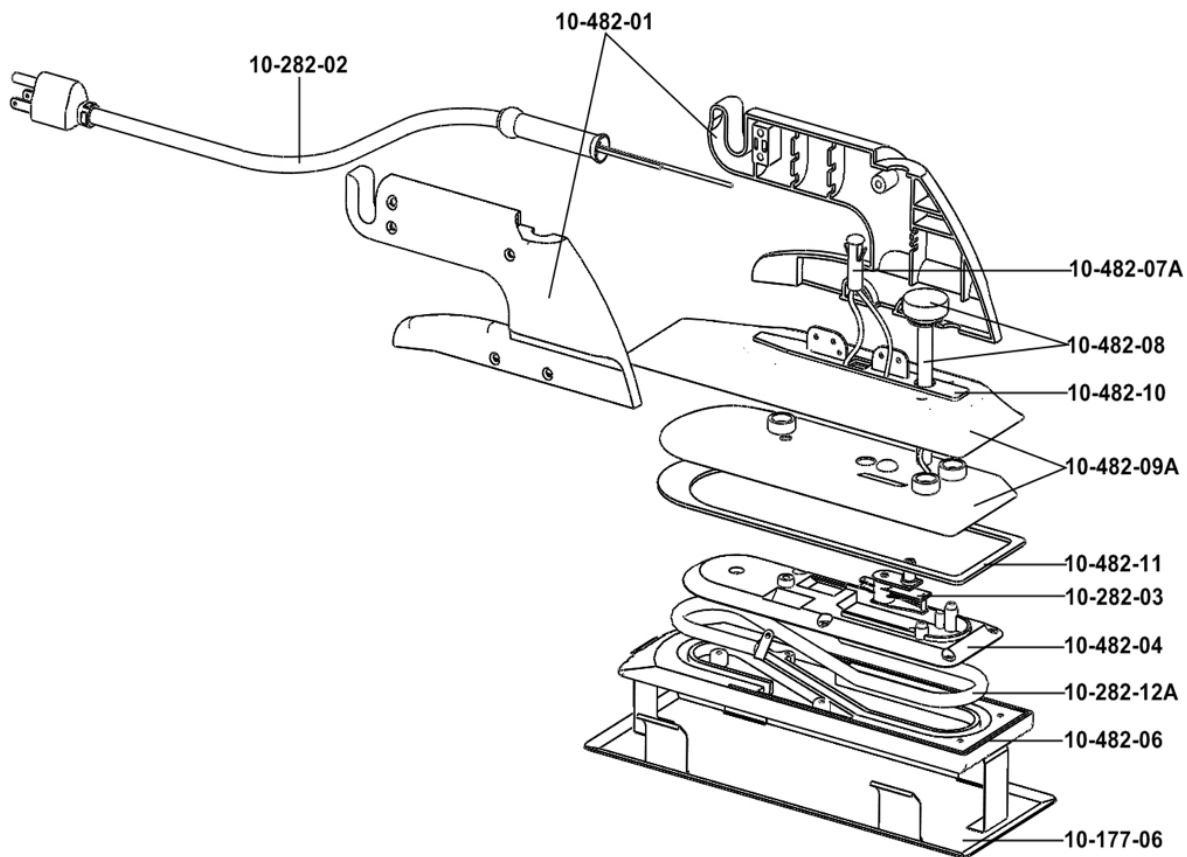

10-482G

Cool Shield Heat Bond Iron

REPLACEMENT PARTS LIST

Part #	Description
10-482-01	Handle Set with Screws
10-282-02	Cord Set with Relief Spring
10-282-03A	Thermostat
10-482-04	Top Sole Plate with Screws
10-482-06	Bottom Sole Plate
10-482-07A	Internal Wire Set

Part #	Description
10-482-08	Calibration Knob
10-482-09A	Heat Shield with Screws & Washer
10-482-10	Gasket (Top Handle Mount)
10-482-11	Gasket (Sole Plate/Shield)
10-282-12A	Heating Element
10-177-06	Iron Holder Tray