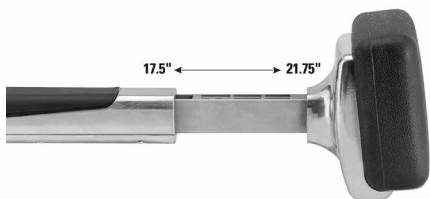

Gel Pro Carpet Knee Kicker

QUICK-THUMB RELEASE
Adjusts the kicker's length to 5 positions between 17.5" and 21.75" customized comfort

PIN-DEPTH ADJUSTMENT LEVER
8 pin-depth settings for compatibility with several carpet types

THICKER, WIDER NECK
Transfers the force of each kick to stretch carpet more efficiently

FIRM GRIP
3 rows of nap grips and 16 steel pins

GEL PAD

Gel core and high-density foam for high-shock absorbency, protected by thick rubber shell

Scan here for PRODUCT INFORMATION

The ROBERTS® Gel Pro Carpet Knee Kicker makes carpet stretching easier than with conventional kickers. The bumper features a Gel Core, mounted at a 5° angle, that reduces knee shock for more comfort while providing optimum driving impact. Constructed of steel and aluminum for durability, this knee kicker features a padded handle with a thicker grip to eliminate hand strain. The 30% thicker and 30% wider bull neck design transfers more force to move the carpet forward more efficiently, resulting in fewer kicks.