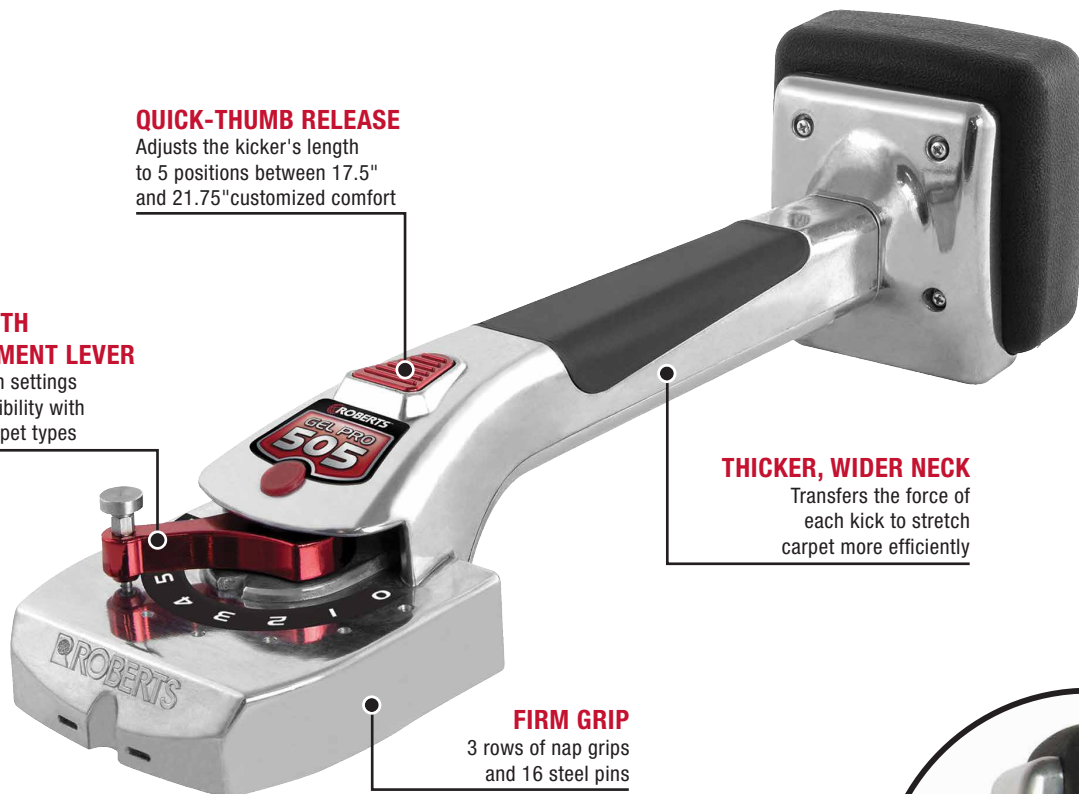

Gel Pro Carpet Knee Kicker

QUICK-THUMB RELEASE
Adjusts the kicker's length to 5 positions between 17.5" and 21.75" customized comfort

PIN-DEPTH ADJUSTMENT LEVER
8 pin-depth settings for compatibility with several carpet types

THICKER, WIDER NECK
Transfers the force of each kick to stretch carpet more efficiently

FIRM GRIP
3 rows of nap grips and 16 steel pins

GEL PAD

Gel core and high-density foam for high-shock absorbency, protected by thick rubber shell

Scan here for PRODUCT INFORMATION

The ROBERTS® Gel Pro Carpet Knee Kicker makes carpet stretching easier than with conventional kickers. The bumper features a Gel Core, mounted at a 5° angle, that reduces knee shock for more comfort while providing optimum driving impact. Constructed of steel and aluminum for durability, this knee kicker features a padded handle with a thicker grip to eliminate hand strain. The 30% thicker and 30% wider bull neck design transfers more force to move the carpet forward more efficiently, resulting in fewer kicks.