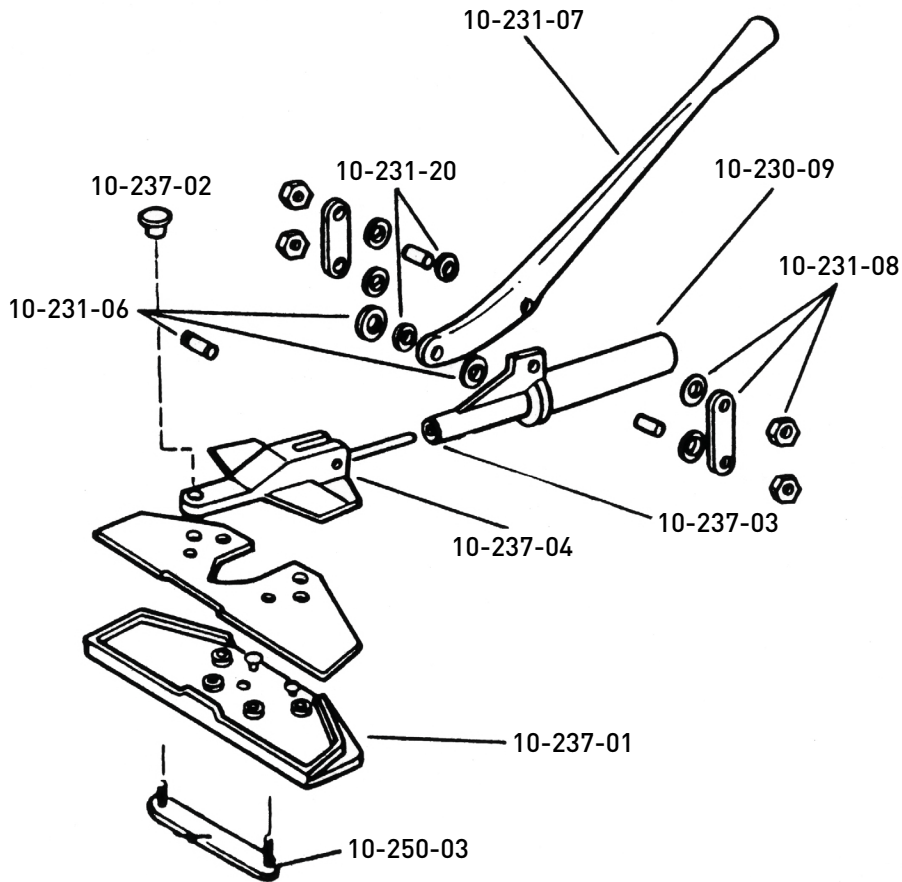

10-237 & 10-237V

Junior Carpet Stretchers

REPLACEMENT PARTS LIST

Part #	Description
10-230-09	Neck Casting Assembly
10-231-06	Head Attachment with Pins & Washers
10-231-07	Lever Handle with Bushings
10-231-08	Connecting Links
10-231-20	Bushings for Lever Handle
10-237-01	Pin Plate Assembly

Part #	Description
10-237-02	Head Mounting Knob
10-237-03	Neck Casting Bushings
10-237-04	Head Casting Assembly
10-250-03	Height Adjustment Bar Assembly
10-237-50	Power Unit Assembly