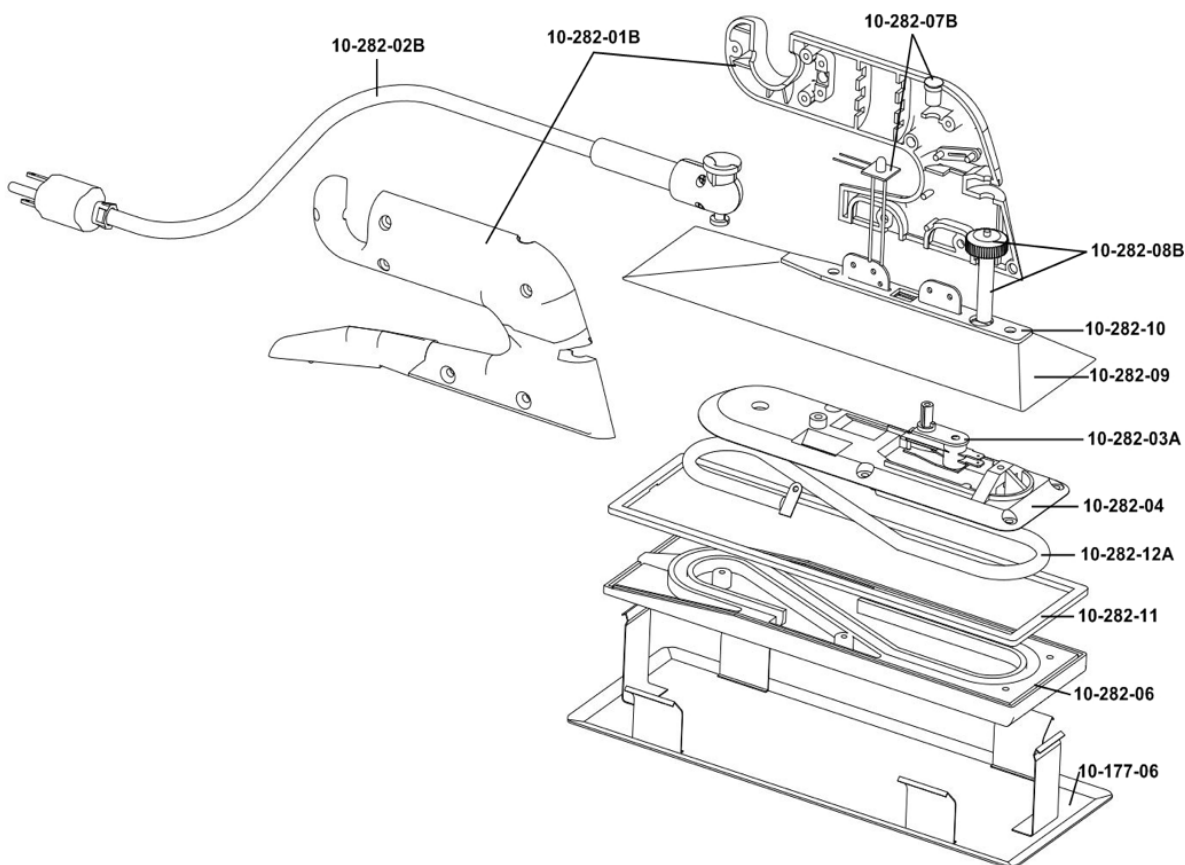

10-282G-2

Deluxe Heat Bond Iron

REPLACEMENT PARTS LIST

Part #	Description
10-282-01B	Handle Set with Screws
10-282-02B	Cord Set with Relief Spring
10-282-03A	Thermostat
10-282-04	Top Sole Plate with Screws
10-282-06	Iron Sole Plate
10-282-07B	Internal Wiring & Indicator Light

Part #	Description
10-282-08B	Calibration Knob
10-282-09	Heat Shield with Screws & Washer
10-282-10	Gasket (Top Handle Mount)
10-282-11	Gasket (Sole Plate/Shield)
10-282-12A	Heating Element
10-177-06	Iron Holder Tray