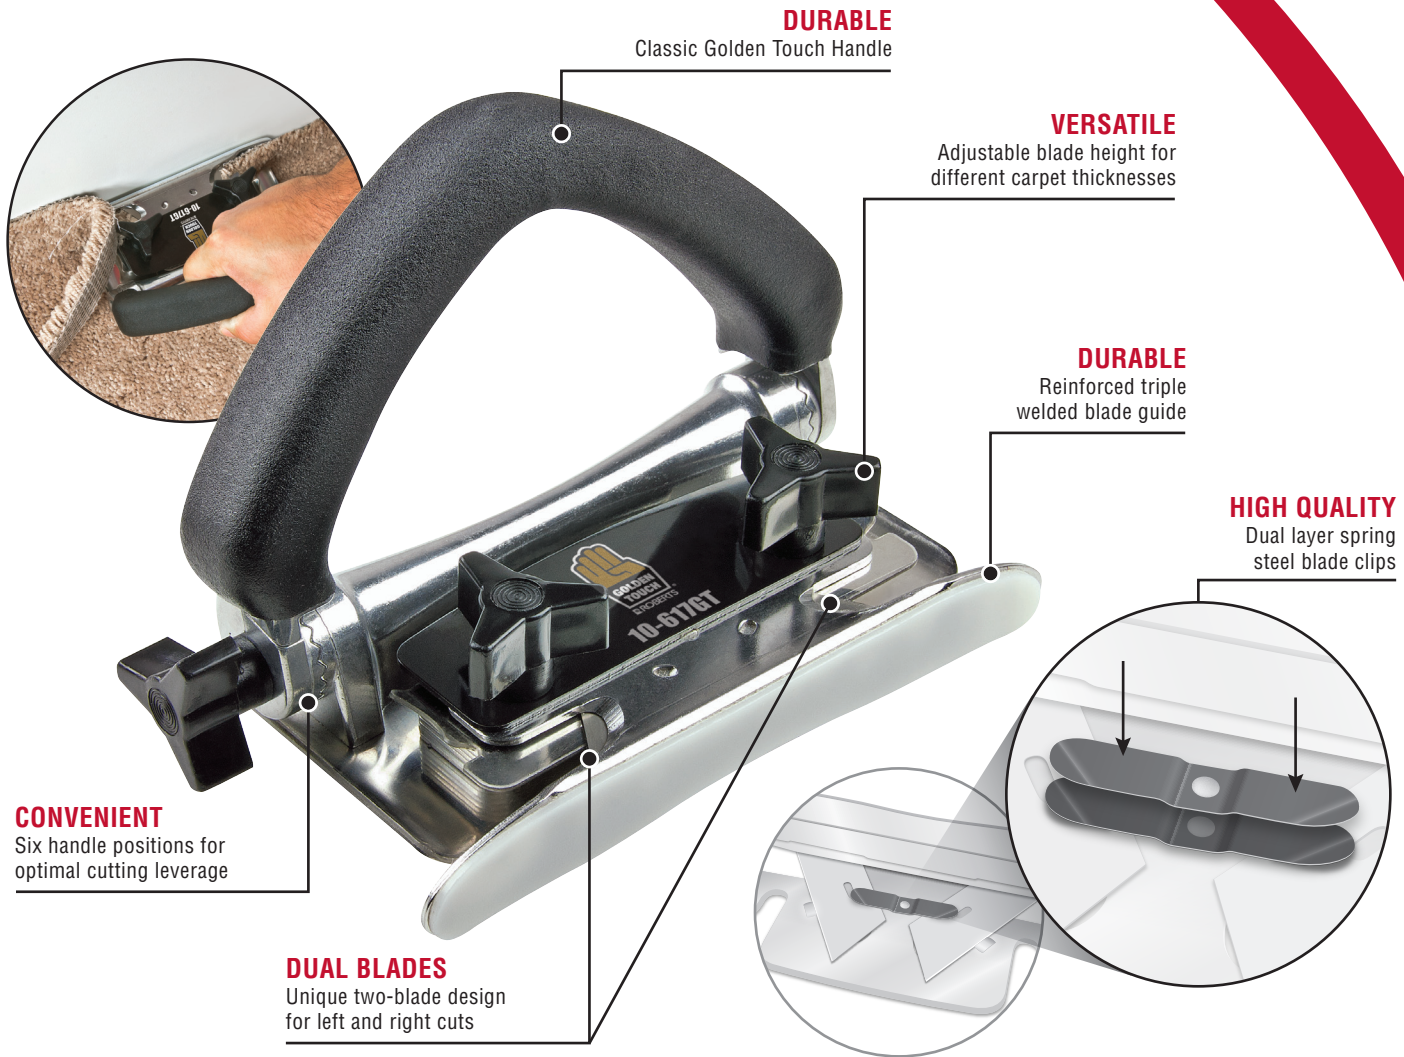

10-617GT

GT Carpet Trimmer

Golden Touch Series

DURABLE

Classic Golden Touch Handle

VERSATILE

Adjustable blade height for different carpet thicknesses

DURABLE

Reinforced triple welded blade guide

HIGH QUALITY

Dual layer spring steel blade clips

CONVENIENT

Six handle positions for optimal cutting leverage

DUAL BLADES

Unique two-blade design for left and right cuts

The Roberts Golden Touch Carpet Trimmer trims carpet precisely at the wall and under toe kicks. Equipped with a dual spring steel blade clip to fully secure blades in place and prevent loosening over time. Classic thinner handle for comfort and easy maneuvering when cutting.